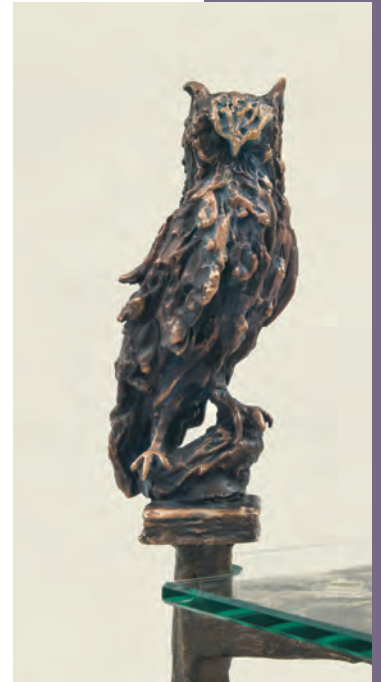

»NOCTURNE«

Stuart Nigel Reid Wolfe

LIVING **g** SCULPTURE
Limited editions

»NOCTURNE«

The bronze table “Nocturne” by the London artist Stuart N.R. Wolfe takes the observer on a night time journey. In a dramatic moon light scene, the owl seals the fate of the hare framed by an organically geometric bronze forest.

A homage to the Renaissance “Nature Morte” paintings and constructive geometric art.

Material:
Bronze,
Safety glass

Dimension:
Length: 120 cm
Hight: 48 cm
Width: 52 cm

»NOCTURNE« VARIATIONS

How would **your** "living sculpture" look ?