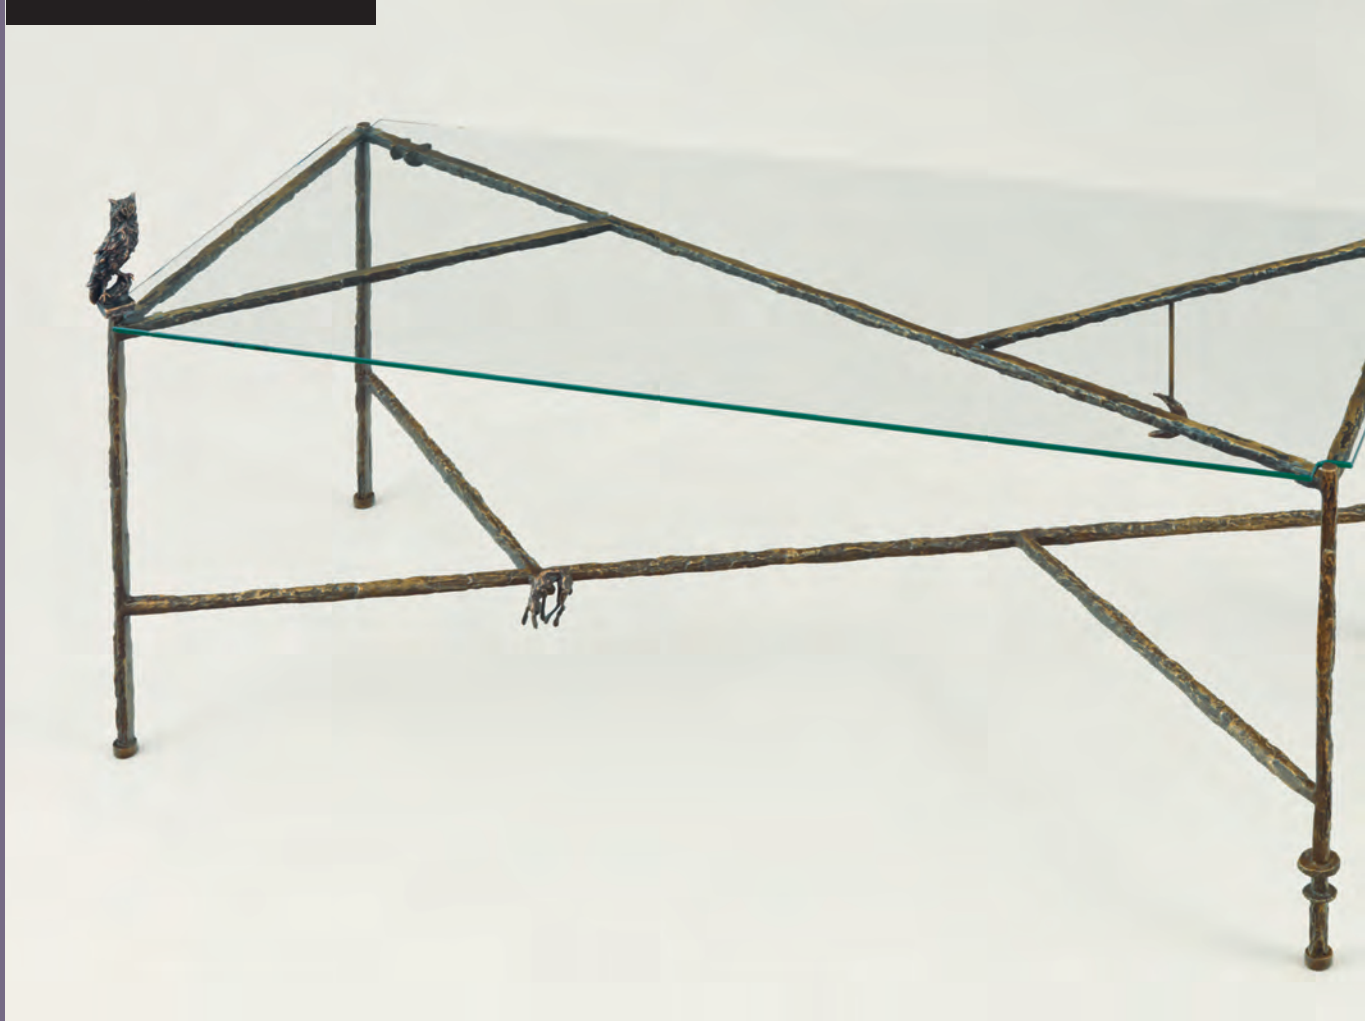

»NOCTURNE«

Stuart Nigel Reid Wolfe

LIVING **g** SCULPTURE
Limited editions

»NOCTURNE«

The bronze table “Nocturne” by the London artist Stuart N.R. Wolfe takes the observer on a night time journey. In a dramatic moon light scene, the owl seals the fate of the hare framed by an organically geometric bronze forest.

A homage to the Renaissance “Nature Morte” paintings and constructive geometric art.

Material:
Bronze,
Safety glass

Dimension:
Length: 120 cm
Hight: 48 cm
Width: 52 cm

»NOCTURNE« VARIATIONS

How would **your** "living sculpture" look ?