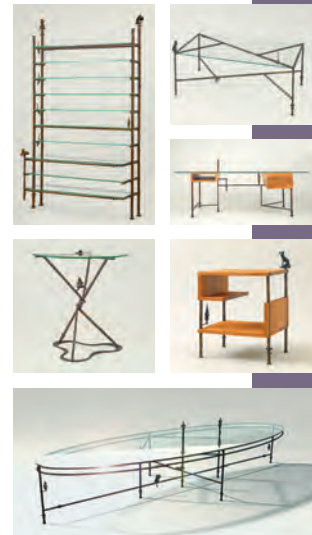

LIVING ^gSCULPTURES

Limited editions

Stuart Nigel Reid Wolfe

Möckernstraße 92
10963 Berlin
Germany
Tel. +49.30-873 68 90
Mobil 0179.52 71 722
stuart@snr-wolfe.com
www.snr-wolfe.com